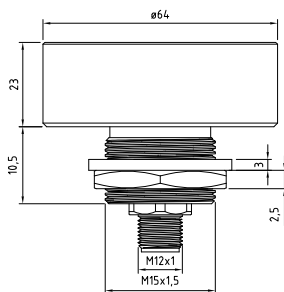

Max. screw torque IEC60947-1
 M12 coupling nut torque 0.4 N*m

M12 material :
 Coupling nut: Brass+Nickel plated.
 Internal core: PA66.
 Contacts: Brass + Gold flash.

Protection class :
 IP 67.

Storage temperature :
 -40°C +70°C
 -20°C +50°C HUMIDITY 90%

Rated current:
 12/18 V : 0.208A
 24 V : 0.104A
 30/36 V : 0.83A

Operating voltage:
 ø 50mm : 18-30 V DC
 ø 64mm : 18-30 V DC

Rated Power:
 ø 50mm : 2.5 W
 ø 64mm : 4.2 W

Light colour:
 6000K Cool White.

Lumens(25°C):
 ø 50mm : 200Lm
 ø 64mm : 330Lm

Life Time:
 After 50000 hour light decay less than 30%.

Packaging:
 1piece / box.

LED-50-12MD

LED-50-12MD

LED-64-12MD

LED-64-12MD

• ACCESSORIES:

Code	Description	Cable length	PACKAGING
LED-PS-EU-12FD	Feeder EUROPEAN connection + M12 female connector	1.8m	1piece / box
LED-PS-USA-12FD	Feeder AMERICAN connection + M12 female connector	1.8m	1piece / box
LED-PS-UL-12FD	Feeder (ULappr.-only feeder)with INTERCHANGEABLE connection (EU,UK,USA,JP,CN/AU) + M12 female connector	1.7m	1piece / box