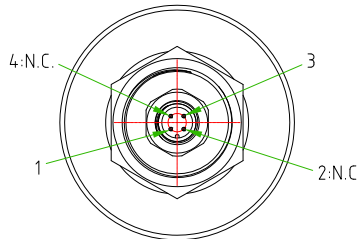

Lumens(25°C):
 ø 50mm : 200Lm
 ø 64mm : 330Lm

Life Time:
 After 50000 hour light decay less than 30%.

Packaging:
 1piece / box.

LED-50-12MD

LED-50-12MD

LED-64-12MD

LED-64-12MD

• ACCESSORIES: