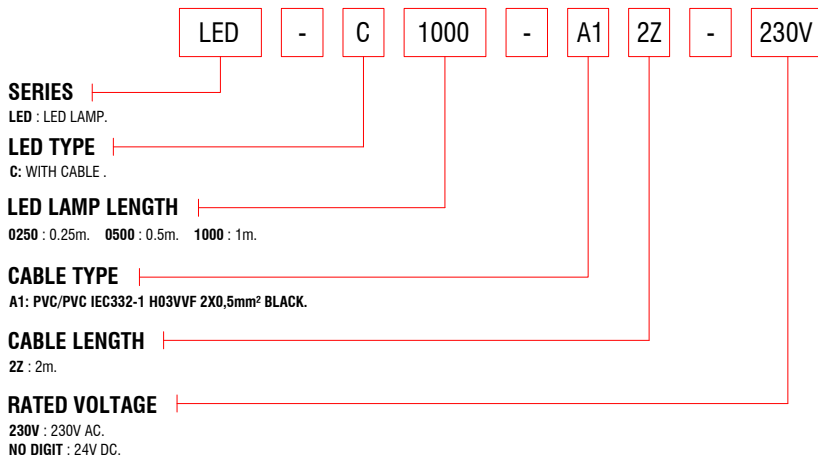

IP 67

Code	Material	Lighting Length	Rated Voltage	Rated Power	Luminous flux	Lighting colour	Protection class IP	Temperature range °C	No. of FIXING CLIPS
LED-G0250-12MD	Borosilicate Glass	0.25m	24V DC	3,9 W	450 Lm	4500K Pure White	IP67	-25°C / +60°C	No.2
LED-G0500-12MD	Borosilicate Glass	0.5m	24V DC	7,7 W	900 Lm	4500K Pure White	IP67	-25°C / +60°C	No.3
LED-G1000-12MD	Borosilicate Glass	1m	24V DC	15,4 W	1800 Lm	4500K Pure White	IP67	-25°C / +60°C	No.4
LED-G2000-12MD	Borosilicate Glass	2m	24V DC	30,7 W	3600 Lm	4500K Pure White	IP67	-25°C / +60°C	No.6

IP 67

Code	Material	Lighting Length	Rated Voltage	Rated Power	Luminous flux	Lighting colour	Protection class IP	Temperature range °C	No. of FIXING CLIPS
LED-12FD-G0250-12MD	Borosilicate Glass	0.25m	24V DC	3,9 W	450 Lm	4500K Pure White	IP67	-25°C / +60°C	No.2
LED-12FD-G0500-12MD	Borosilicate Glass	0.5m	24V DC	7,7 W	900 Lm	4500K Pure White	IP67	-25°C / +60°C	No.3
LED-12FD-G1000-12MD	Borosilicate Glass	1m	24V DC	15,4 W	1800 Lm	4500K Pure White	IP67	-25°C / +60°C	No.4
LED-12FD-G2000-12MD	Borosilicate Glass	2m	24V DC	30,7 W	3600 Lm	4500K Pure White	IP67	-25°C / +60°C	No.6

• **LED LIGHT TUBE WITH CABLE:**

Code	Material	Lighting Length	Rated Voltage	Rated Power	Luminous flux	Lighting colour	Temperature range °C	No. of FIXING CLIPS	Cable type	Cable length
LED-C0250-A12Z	Polycarbonate	0.25m	24V DC	3,9 W	450 Lm	4500K Pure White	-25°C / +60°C	No.2	PVC IEC332-1 H05VVF BLACK	2m
LED-C0500-A12Z	Polycarbonate	0.5m	24V DC	7,7 W	900 Lm	4500K Pure White	-25°C / +60°C	No.3	PVC IEC332-1 H05VVF BLACK	2m
LED-C1000-A12Z	Polycarbonate	1m	24V DC	15,4 W	1800 Lm	4500K Pure White	-25°C / +60°C	No.4	PVC IEC332-1 H05VVF BLACK	2m
LED-C2000-A12Z	Polycarbonate	2m	24V DC	15,4 W	1800 Lm	4500K Pure White	-25°C / +60°C	No.6	PVC IEC332-1 H05VVF BLACK	2m

Rated current:
 12/18 V : 0.208A
 24 V : 0.104A
 30/36 V : 0.83A

Operating voltage:
 ø 50mm : 18-30 V DC
 ø 64mm : 18-30 V DC

Rated Power:
 ø 50mm : 2.5 W
 ø 64mm : 4.2 W

Light colour:
 6000K Cool White.