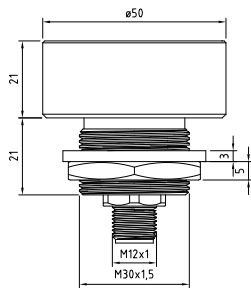

Max. screw torque IEC60947-1
 M12 coupling nut torque 0.4 N*m

M12 material :
 Coupling nut: Brass+Nickel plated.
 Internal core: PA66.
 Contacts: Brass + Gold flash.

Protection class :
 IP 67.

Storage temperature :
 -40°C +70°C
 -20°C +50°C HUMIDITY 90%

Rated current:
 12/18 V : 0.208A
 24 V : 0.104A
 30/36 V : 0.83A

Operating voltage:
 ø 50mm : 18-30 V DC
 ø 64mm : 18-30 V DC

Rated Power:
 ø 50mm : 2.5 W
 ø 64mm : 4.2 W

Light colour:
 6000K Cool White.

Lumens(25°C):
 ø 50mm : 200Lm
 ø 64mm : 330Lm

Life Time:
 After 50000 hour light decay less than 30%.

Packaging:
 1piece / box.

LED-50-12MD

LED-50-12MD

LED-64-12MD

LED-64-12MD

• ACCESSORIES: